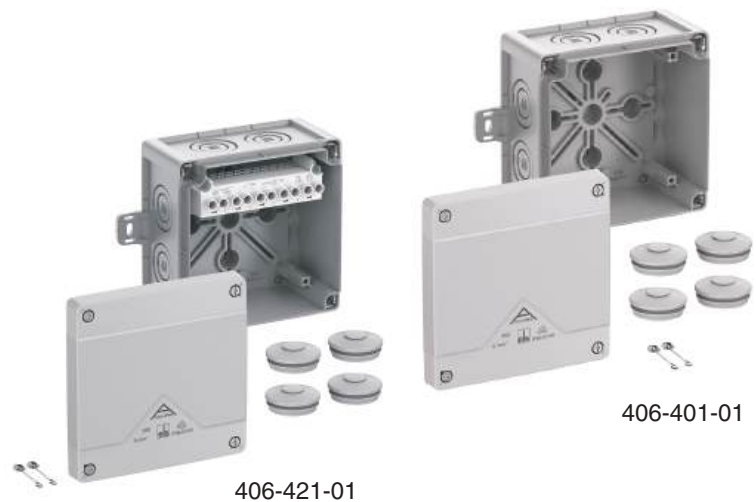

Standard Features

- **Protection Level:** IP66/IP67/IP69
- **Technical:** Knockout Sidewalls (M20/M32)
Integral Mounting Tabs
- **UL Recognized**
- **Enclosure Material:** Polycarbonate
- **Gasket Material:** Thermoplastic Elastomer
- **Color:** Light Gray
- **Material Operating Temperature Range:** Polycarbonate
-35°C to 80°C (-31°F to 176°F)
- **Included Accessories:** (4) M32 Double Membrane Seals for 13-21mm Cables
Cover Retainer
- **Accessories:** See section below

Abox Pro

Ordering Information	Cat. No.	Color	Screw Terminal	Length	Dimensions mm (in) Width	Height	Std. Pk.
Enclosure with terminals	406-421-01	gray	6 mm ² - 5 pole	127 mm (5.00 in)	127 mm (5.00 in)	75 mm (2.95 in)	2
Enclosure - empty	406-401-01	gray	NA	127 mm (5.00 in)	127 mm (5.00 in)	75 mm (2.95 in)	2

Accessories

Ordering Information	Cat. No.	Type	Std. Pk.
Mounting Plate	895-106-01	MPI060	1
DIN Rail TS 35 – 35x95 mm	895-306-01	TS35/95	1
Terminal (high-set)	896-406-01	6 mm ² - 5 pole, 41A/690V	5
Pole Mount Kit (60-170mm)	896-020-01	MABF100-1	1